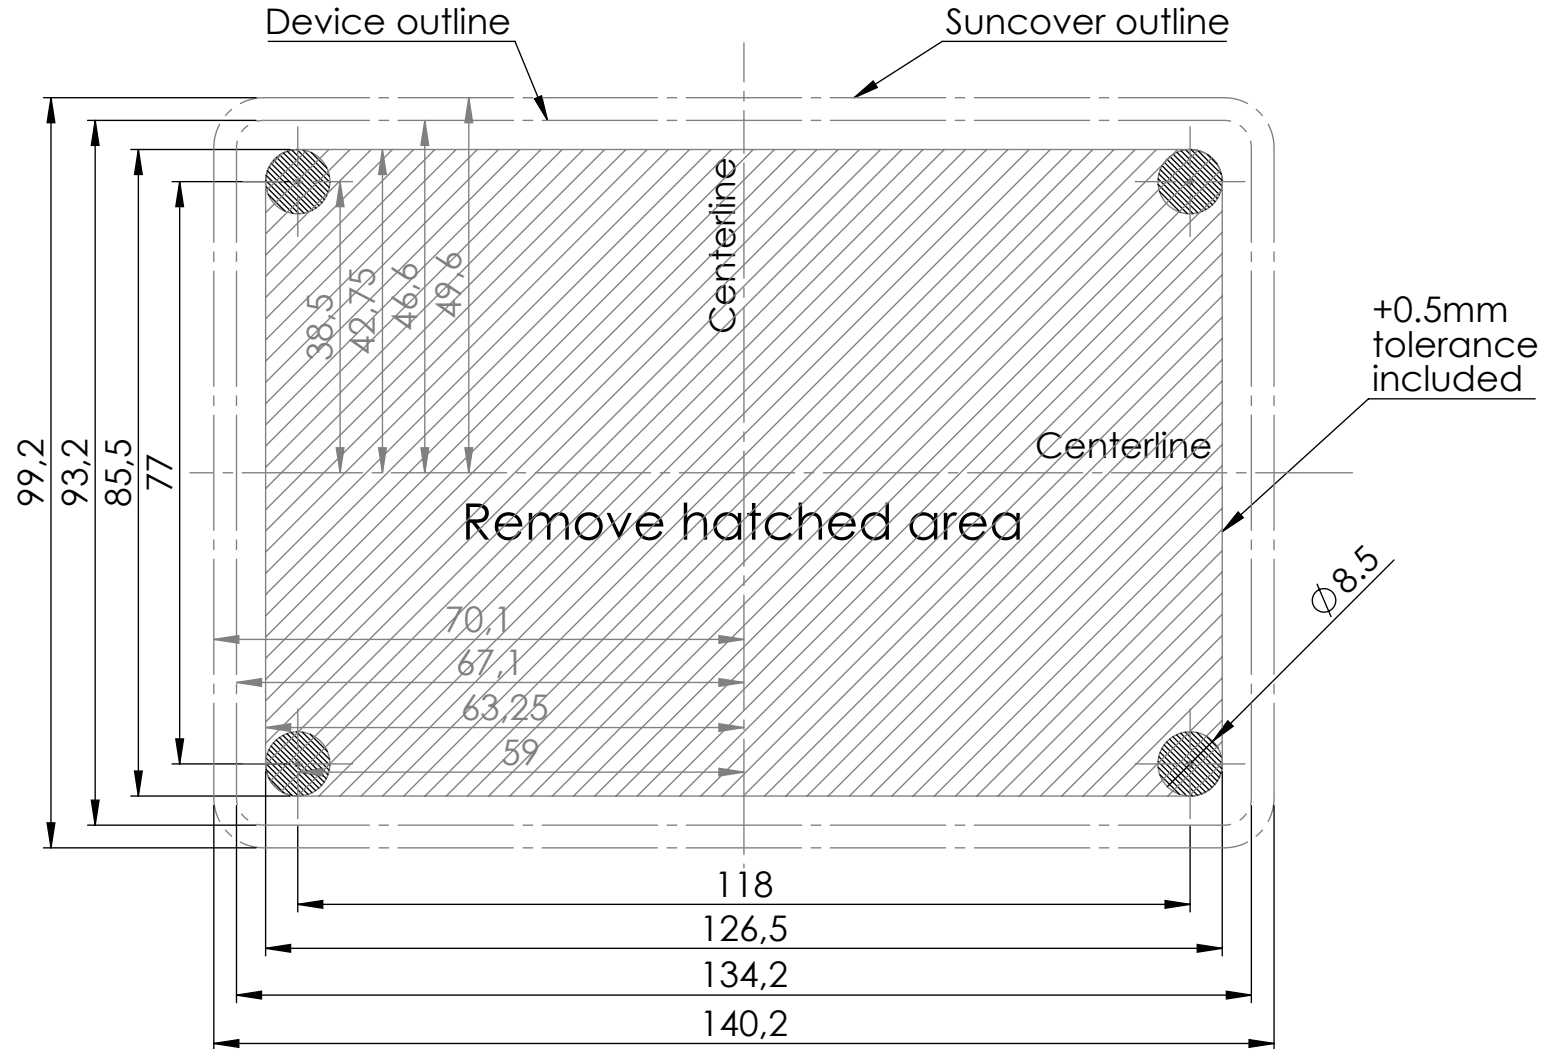

E500 Cutout
A4 Print format
100% Scale

CHECK DIMENSIONS BEFORE CUTTING!

Revision 1.1 (30.12.2020)

LXNAV d.o.o.
Kidriceva ulica 24, 3000 Celje, Slovenia
<https://marine.lxnav.com/>
marine@lxnav.com

Scale - 1:1