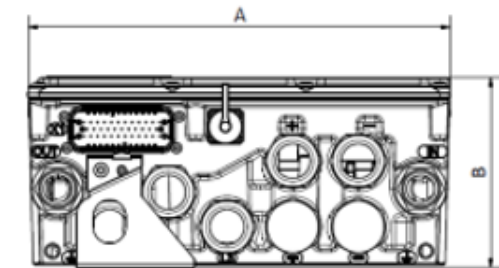

Front

Side

Top

Dimension	Lengths for EC-C1200-450
A	244 mm
B	109 mm
C	482 mm