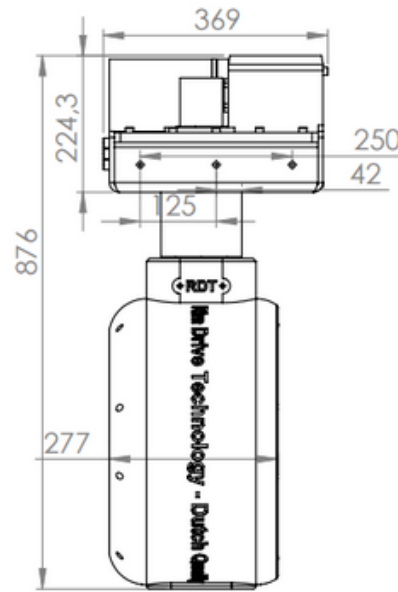

Front

Side

Top

Dimension	Lengths for EC-C1200-450
A	244 mm
B	109 mm
C	482 mm