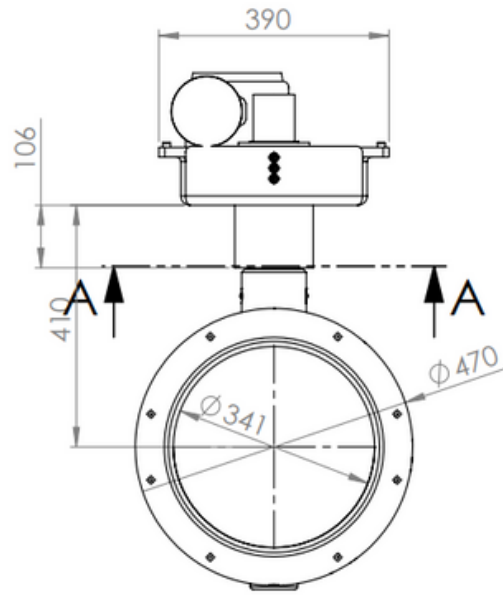

Front

Side

Top

Dimension	Lengths for EC-C1200-450
A	244 mm
B	109 mm
C	482 mm