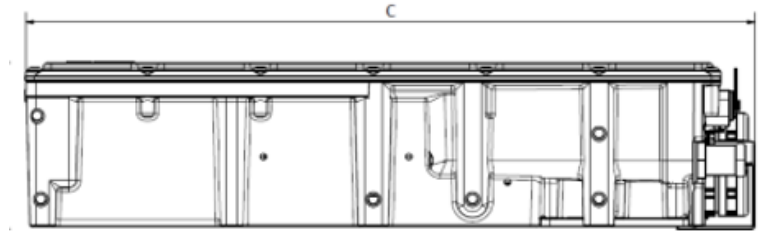

Front

Side

Top

Dimension	Lengths for EC-C1200-450
A	244 mm
B	109 mm
C	482 mm