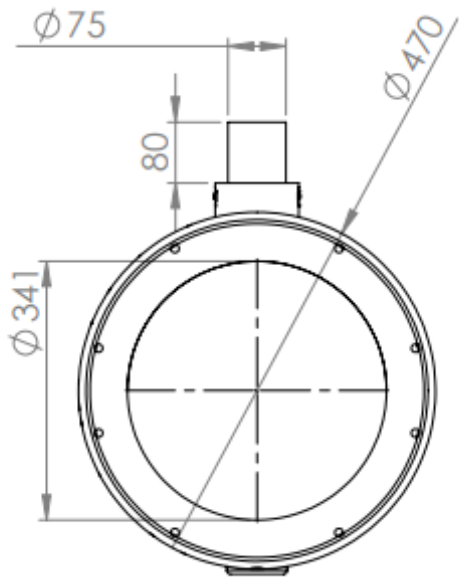

Front

Side

Top

Bottom

Dimension	Lengths for EC-C1200-450
A	244 mm
B	109 mm
C	482 mm