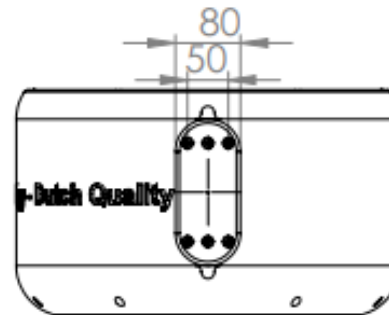

Front

Side

Top

Bottom

Dimension	Lengths for EC-C1200-450
A	244 mm
B	109 mm
C	482 mm