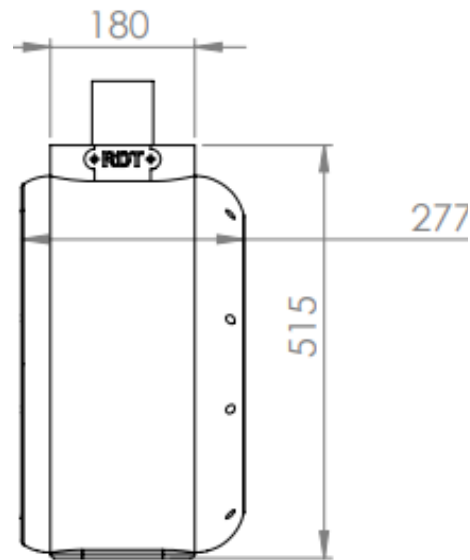

Front

Side

Top

Bottom

Dimension	Lengths for EC-C1200-450
A	244 mm
B	109 mm
C	482 mm