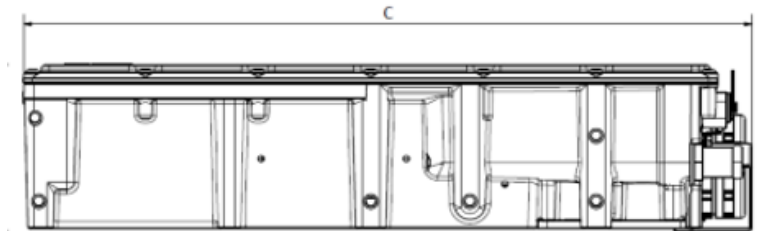

Front

Side

Top

Bottom

Dimension	Lengths for EC-C1200-450
A	244 mm
B	109 mm
C	482 mm