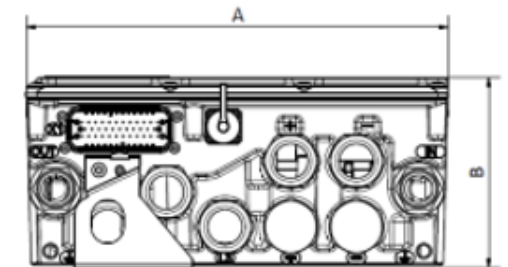

Front

Side

Top

Bottom

Dimension	Lengths for EC-C1200-450
A	244 mm
B	109 mm
C	482 mm