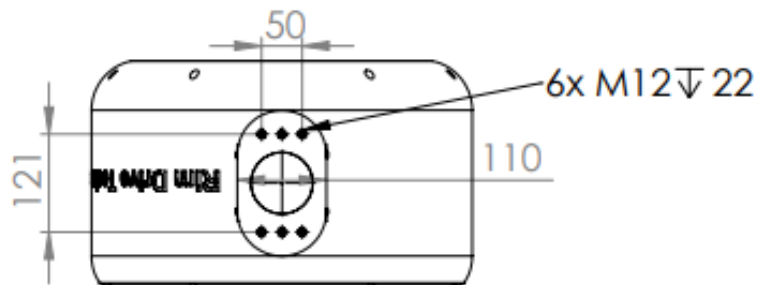

Front

Side

Top

Bottom

Dimension	Lengths for EC-C1200-450
A	244 mm
B	109 mm
C	482 mm